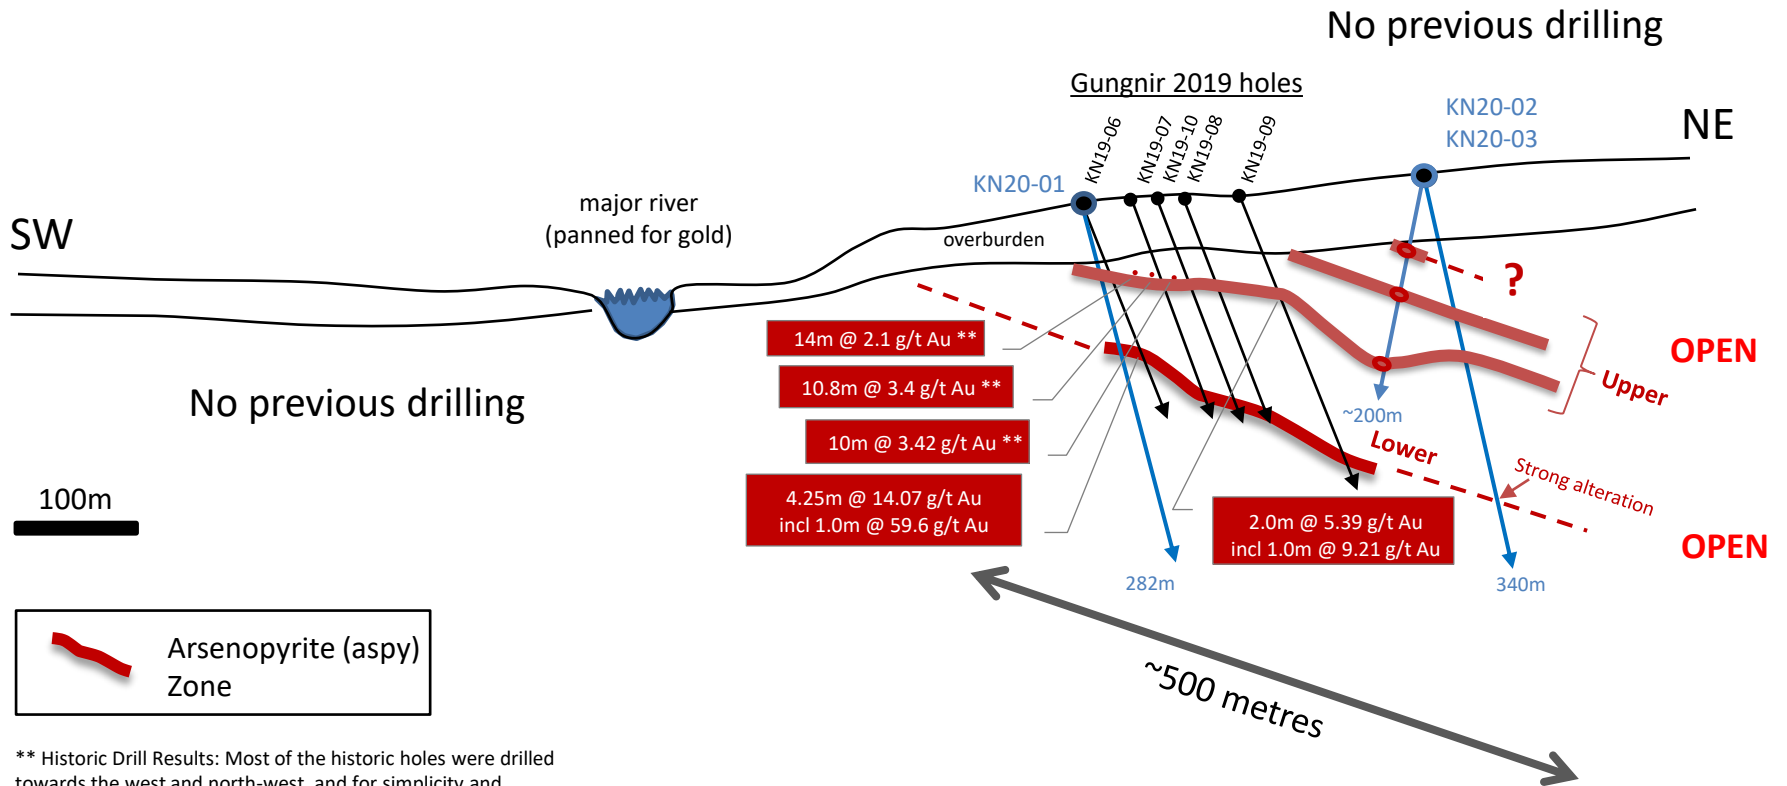

Drilling Aug 2020 Knaften 300 Gold Zone Working Cross-Section

Gungnir 2020 Holes (KN20-) Highlight Results, 2019 Holes (KN19-) and Highlight Historic Results

** Historic Drill Results: Most of the historic holes were drilled towards the west and north-west, and for simplicity and illustrative purposes only highlight intercepts are shown. The Company has not verified all historic results, and true widths of historic intersections have not been determined at this time.

Disseminated and blebby aspy core box KN20-03

Massive aspy

aspy

Disseminated aspy core box KN20-02